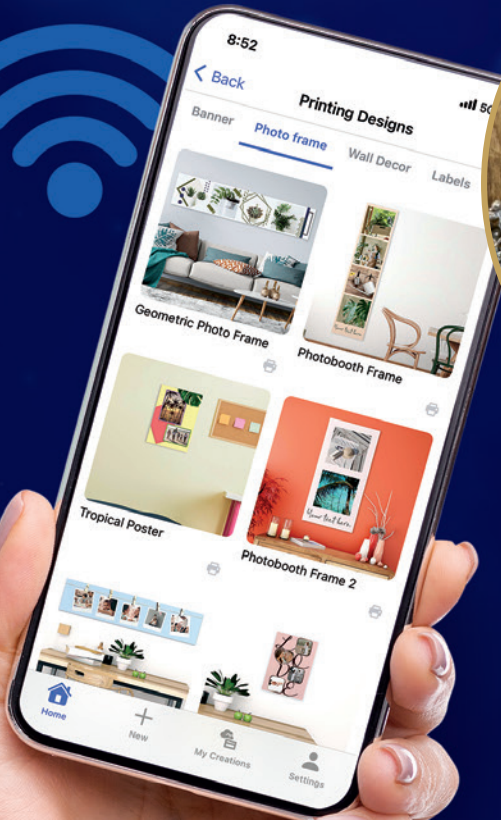

SEWING, QUILTING & EMBROIDERY

Top Features

- 788 built-in embroidery designs, including 101 Disney designs, 26 embroidery fonts and 760 built-in sewing stitches
- 9.5" x 14" Maximum embroidery area
- 2-Point Embroidery Positioning Function with LED Pointer for precise positioning
- My Design Center for advanced on-screen editing

\$9,999⁹⁹
SAVE \$6,000
 Reg. \$15,999⁹⁹

Compatible with
Artspira¹

7" x 12" MAGNETIC FRAME
 SAMF300

HIGH SHANK RULER FOOT
 SA218

SPANISH HEMSTITCH FOOT
 SA220

Rumpled Quilt Skins

*SEPARATE PURCHASE REQUIRED.

**FREE
CREATIVE
APP**

Brother's Editing &
Design app

Artspira

Artspira connects with any Brother wireless enabled embroidery machine, crafting printer and ScanNCut DX. You can easily edit, design, and create on-the-go, then transfer your ideas to your machines when connected to a wireless network.

**Get into the
holiday spirit
by getting
creative!**

SCAN TO CREATE

brother
at your side

Rumpled Quilt Skins

For more information, visit www.brother.ca/sewing

¹Free app download and wireless connection required. Compatibility may vary by device and operating system. ²In some cases, there may be some difference between the projector view and the actual stitch-out, based on materials used. Photos are for illustration purposes only. Brother and its logo are trademarks of Brother Industries, Ltd., Japan. All specifications are subject to change without notice. All registered trademarks referenced herein are the property of their respective companies. ©2024 Brother International Corporation (Canada) Ltd. 1, rue Hôtel de Ville, Dollard-des-Ormeaux, Québec, H9B 3H6 2024 MS3847. ©Disney.